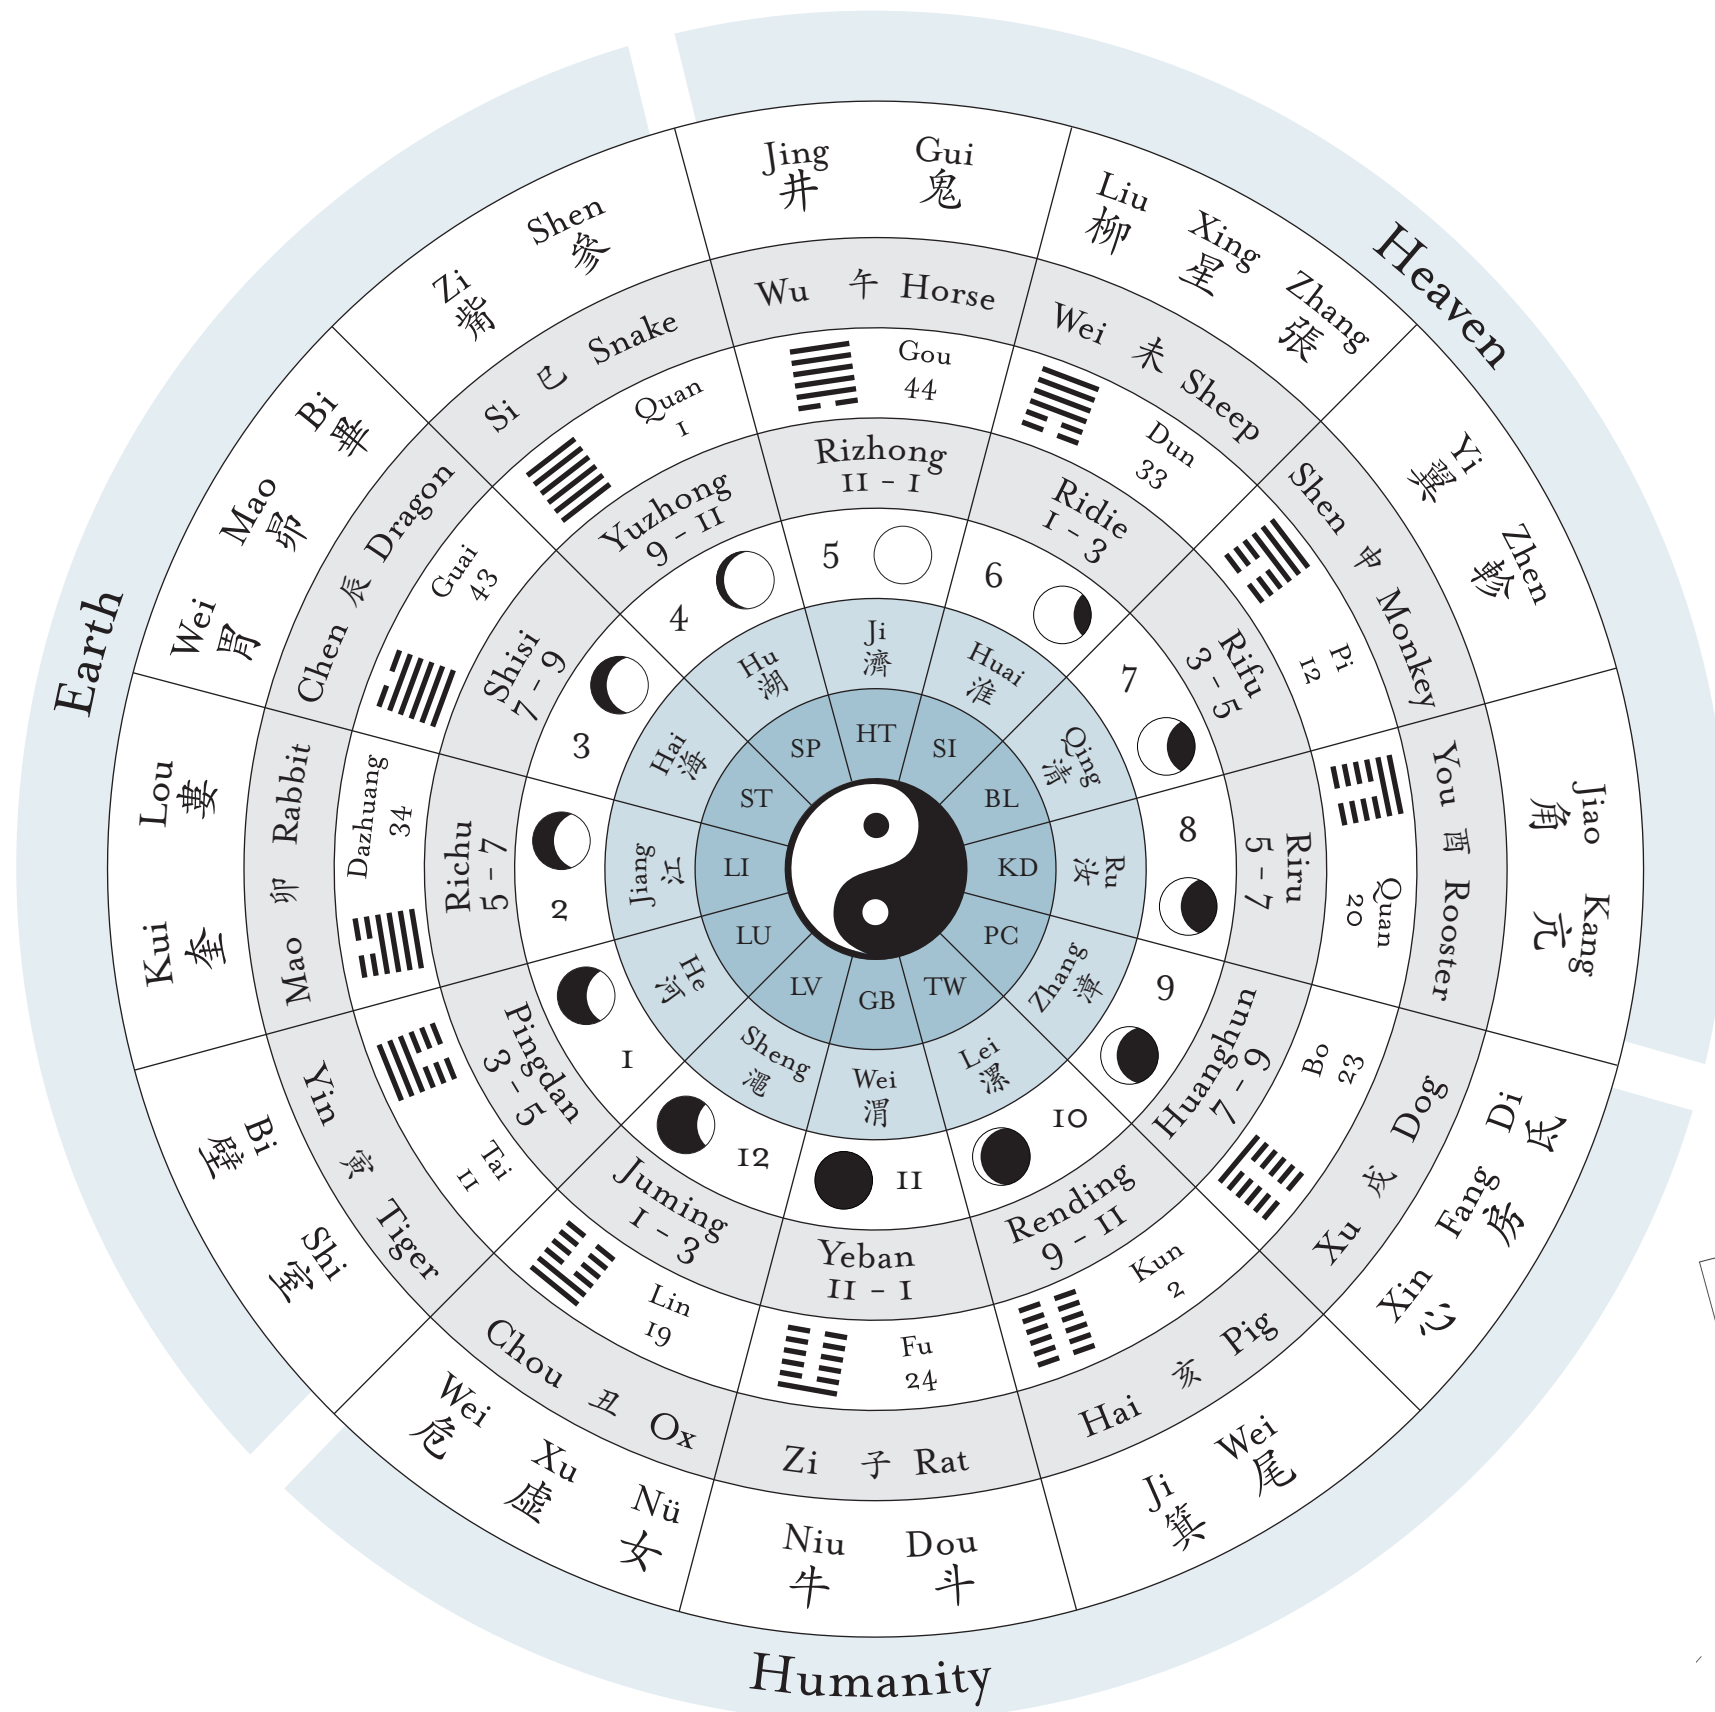

CHINESE MEDICINE HOLOMAP

MAP DESCRIBING THE RESONANCE OF MACROCOSM AND MICROCOSM

The Chinese Organ Clock and The 28 Stellar Constellations

THE 28 STELLAR CONSTELLATIONS

East	Jiao	Kang	Di	Fang	Xin	Wei	Ji
North	Dou	Niu	Nu	Xu	Wei	Shi	Bi
West	Kui	Lou	Wei	Mao	Bi	Zi	Shen
South	Jing	Gui	Liu	Xing	Zhang	Yi	Zhen