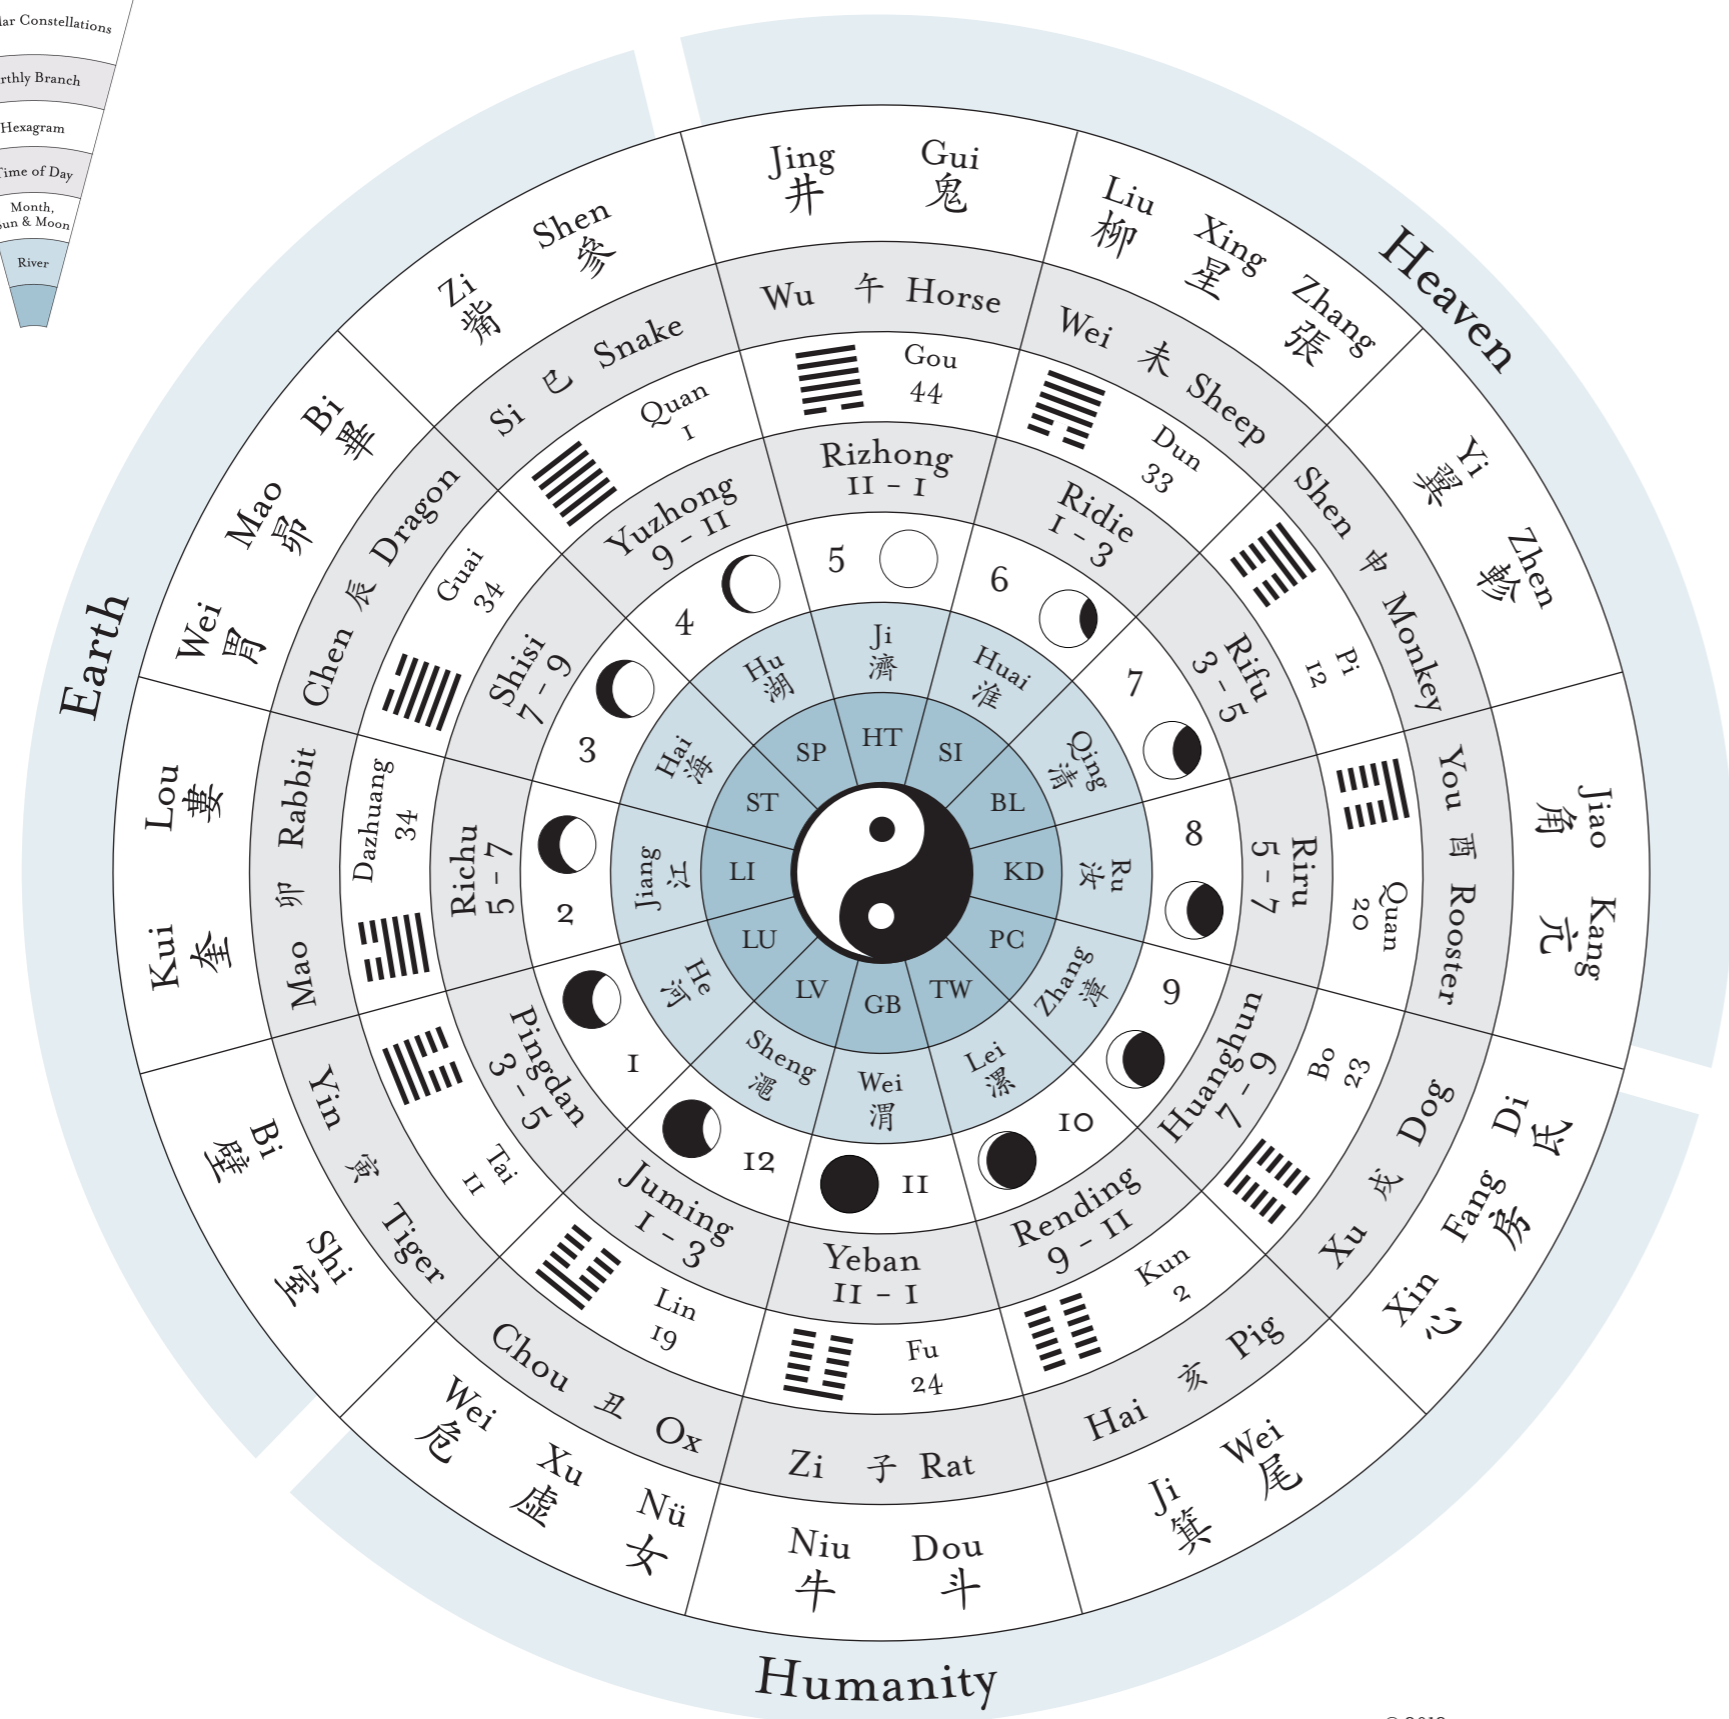

Chinese Medicine Holomap

MAP DESCRIBING THE RESONANCE OF MACROCOSM AND MICROCOSM

	角	亢	氐	房	心	尾	箕
East	 Jiao	 Kang	 Di	 Fang	 Xin	 Wei	 Ji
North	 Dou	 Niu	 Nu	 Xu	 Wei	 Shi	 Bi
West	 Kui	 Lou	 Wei	 Mao	 Bi	 Zi	 Shen
South	 Jing	 Gui	 Liu	 Xing	 Zhang	 Yi	 Zhen