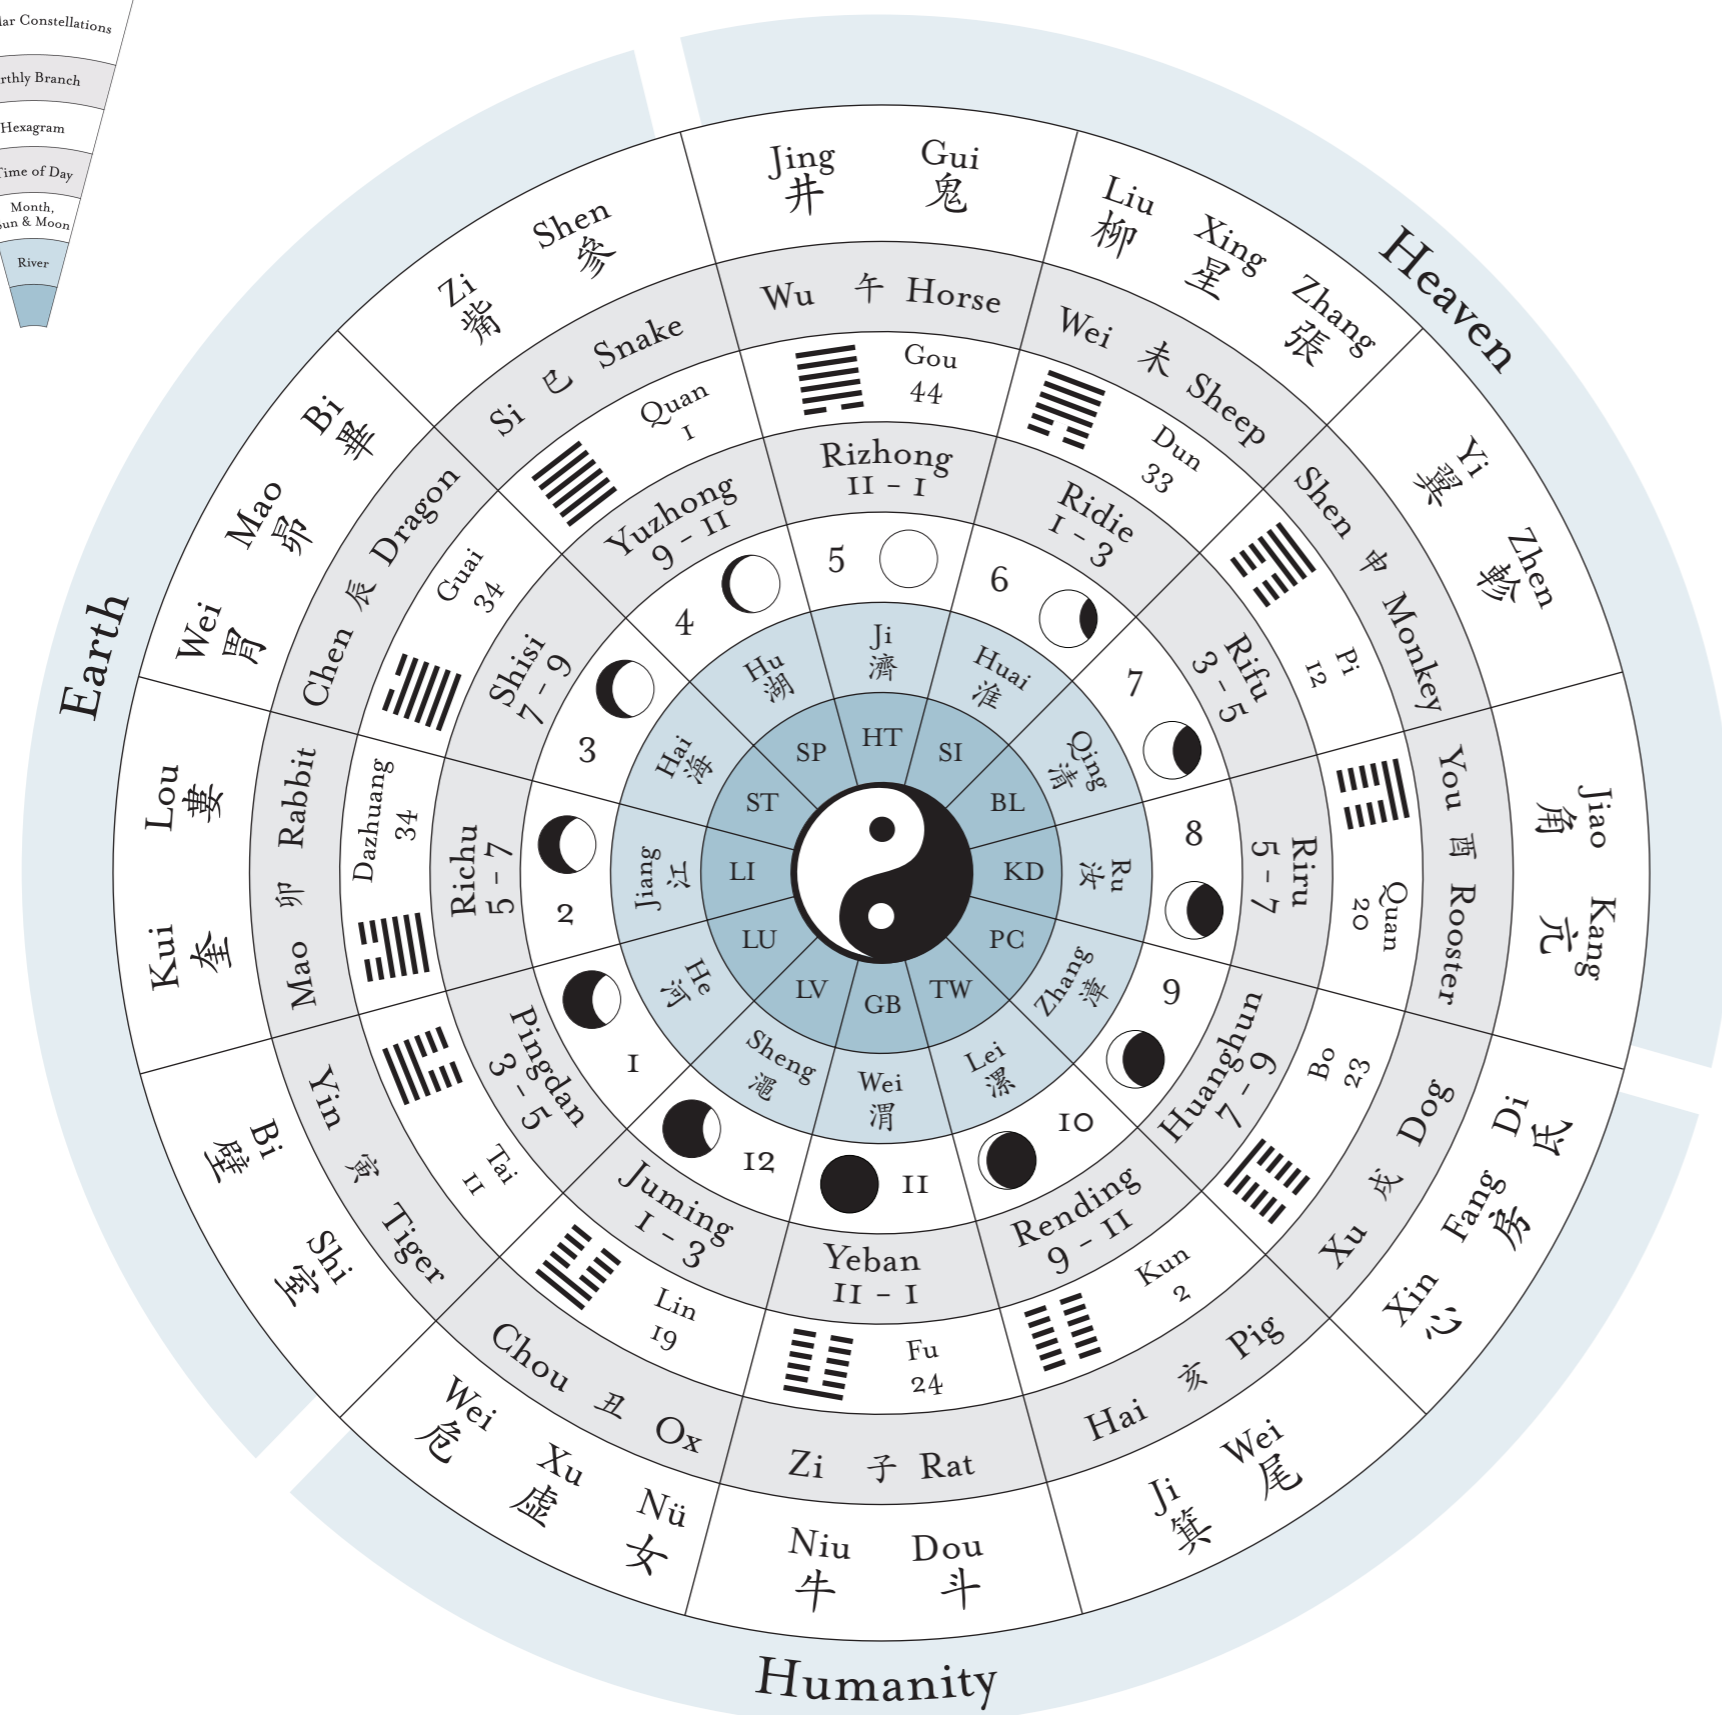

Chinese Medicine Holomap

MAP DESCRIBING THE RESONANCE OF MACROCOSM AND MICROCOSM

	角	亢	氐	房	心	尾	箕
East	 Jiao	 Kang	 Di	 Fang	 Xin	 Wei	 Ji
North	 Dou	 Niu	 Nu	 Xu	 Wei	 Shi	 Bi
West	 Kui	 Lou	 Wei	 Mao	 Bi	 Zi	 Shen
South	 Jing	 Gui	 Liu	 Xing	 Zhang	 Yi	 Zhen